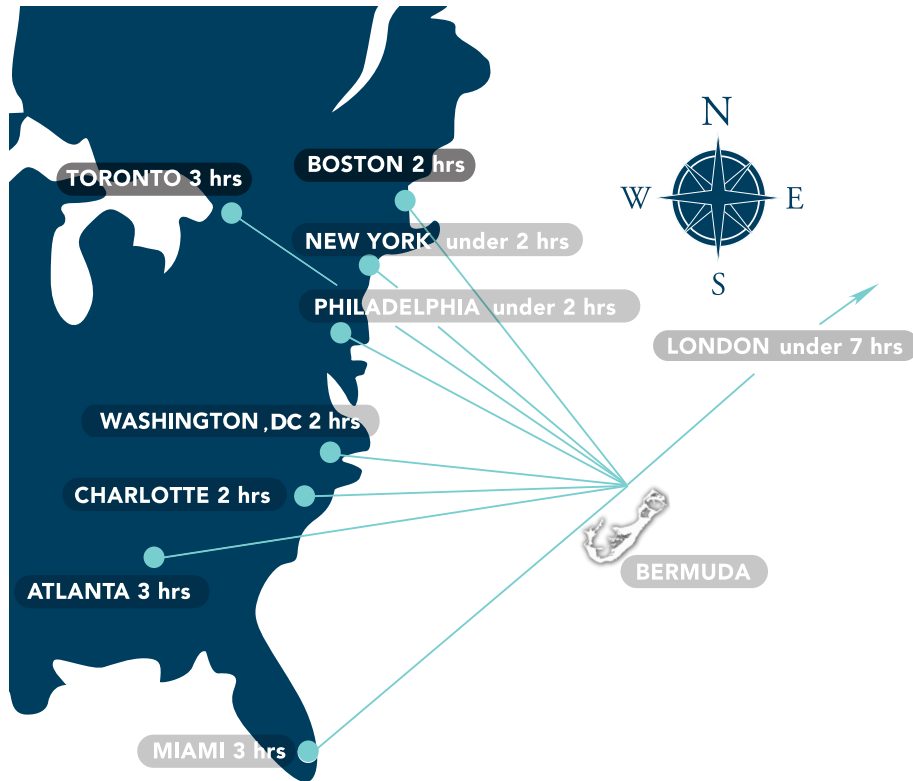

2020 Flights to BERMUDA

Updated Dec 2019

Flight Schedule

Atlanta (ATL) - Delta Airlines | 5x a week, return to daily March 16

Boston (BOS) - Delta Airlines **DAILY**

Boston (BOS) - JetBlue | 3x a week, return to daily May 1

Miami (MIA) - American Airlines **DAILY**

New York (JFK) - American Airlines, Delta Airlines **DAILY**

New York (JFK) - JetBlue | 4x a week, return to daily May 1

New York (LGA) - American Airlines | 1x a week

Toronto (YYZ) - West Jet | 2x a week

London (LGW) - British Airways | 5x a week, return to daily April 1

Seasonal Flights

Newark (EWR) - United | Daily resuming May 8

Charlotte (CLT) - American Airlines | 1x a week resuming June 6

Washington, DC (DCA) - American Airlines | Daily resuming June 4

Flight Partners //